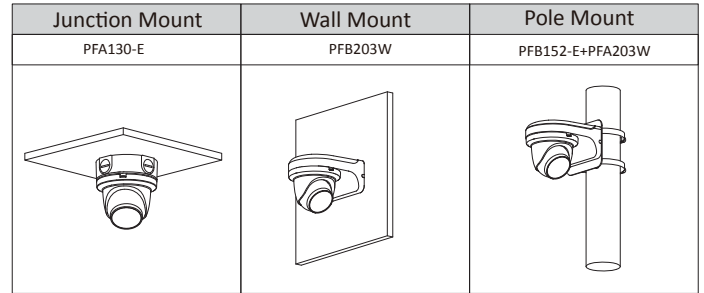

Power

Power Supply	12V DC/PoE (802.3af)
Power Consumption	< 7.2W

Environment

Operating Conditions	-40°C to +60°C (-40°F to +140°F)/less than ≤ 95%
Storage Temperature	-40°C to +60°C (-40°F to +140°F)
Protection	IP67

Structure

Casing	Metal
Dimensions	100.9 mm × Φ109.9 mm (3.97" × Φ4.33")
Net Weight	0.48 kg (1.1 lb)
Gross Weight	0.65 kg (1.4 lb)